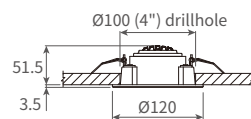

XC410 16W LED Down Light

- Diffused

XC410WT-WW warm white

XC410WT-NW neutral white

XC410WT-CW cool white

XC440WT

XC440 16W LED Spotlight

- 40° spot, non-swivel

XC440WT-WW warm white

XC440WT-NW neutral white

XC440WT-CW cool white

XC490WT