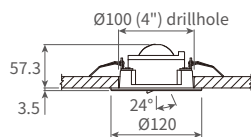

XC490 16W LED Swivel Spotlight

- 24° spot, 24° tilt & 360° swivel

XC490WT-WW warm white

XC490WT-NW neutral white

XC490WT-CW cool white