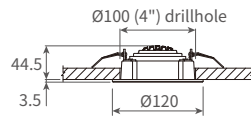

Illustration

Model

XC410WT